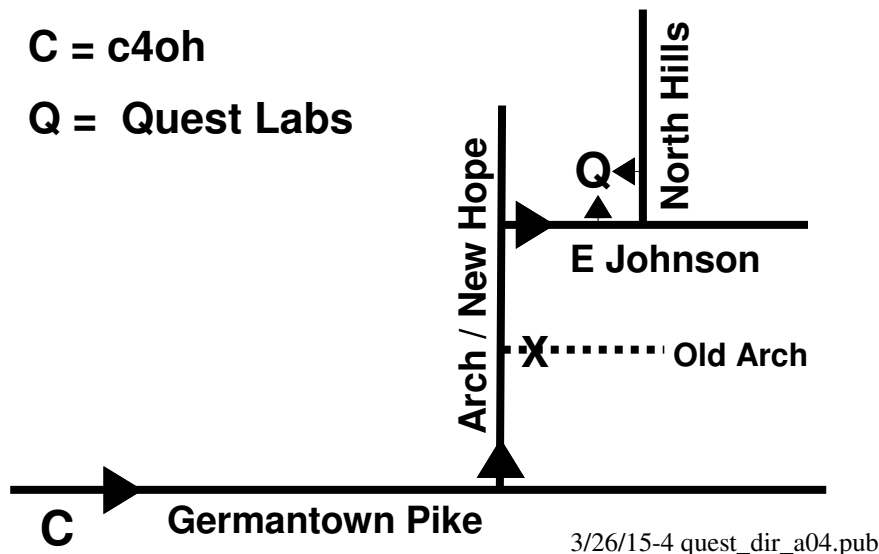

Directions to Quest Labs, 720-730 East Johnson Highway, Norristown PA 19401

Less than 3 miles from our office:

- 1) Make a right out of our driveway
- 2) At the third light, make a LEFT onto ARCH
- 3) ARCH becomes NEW HOPE STREET. Stay straight (do NOT make right onto Old Arch).
- 4) At the second light (Liberty gas on the far right corner), make a RIGHT onto EAST JOHNSON HIGHWAY.
- 5) As soon as you make the right, there are two small strips malls on your left. Just after these, make a LEFT INTO THE PARKING LOT FOR QUEST (sign obscured by bushes).
- 6) If you miss the parking lot entrance, make a LEFT onto the FIRST STREET=NORTH HILLS ROAD. You can enter the Quest lot from North Hills Road.