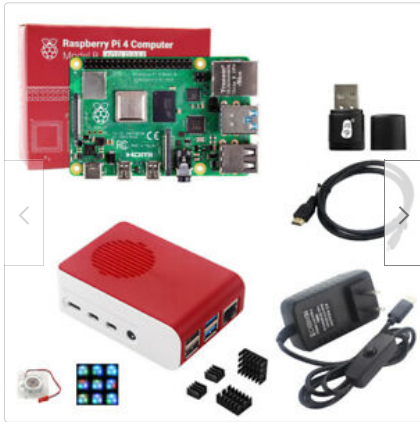

Shop by category

Search for anything

All Categories

Search

Back to home page | Listed in category: [Computers/Tablets & Networking](#) > [Desktops & All-In-Ones](#) > [PC Desktops & All-In-Ones](#)

[Add to Watchlist](#)

Raspberry Pi 4 B 8GB RAM LED Cooling Fan Case DIY Kit + Power Supply Heat-sinks

Condition: **New**
RAM Size: **8GB**
Power Plug: **US**
Quantity: **Last one / 7 sold**

Price: **US \$220.89**
[No Interest if paid in full in 6 mo on \\$99+*](#)

Item specifics

Condition:	New: A brand-new, unused, unopened, undamaged item in its original packaging (where packaging is ... Read more	Model:	4 Model B
Operating System:	Not Included	Connectivity:	USB 2.0, USB 3.0
Type:	All-in-One	Processor Speed:	1.50 GHz
Features:	Built-in Bluetooth Adapter, Built-in Wi-Fi Adapter	Hard Drive Capacity:	Not Included
Brand:	Raspberry Pi	SSD Capacity:	Not Included
Screen Size:	Not Included		