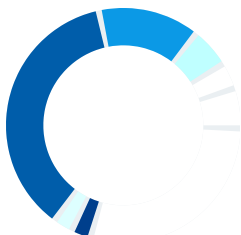

Effects

 **Calm**

 **Energetic**

 **Happy**

 **Relaxed**

Terpenes

 **Beta Myrcene**
0.65%

 **Limonene**
0.52%

 **Beta Caryophyllene**
0.25%

 **Humulene**
0.09%

 **Linalool**
0.08%

 **Beta Pinene**
0.06%

 **Guaial**
0.04%

 **Alpha Pinene**
0.04%

Cannabinoids ^

Cannabinoids are naturally occurring chemical compounds that are found in cannabis and provide consumers with a wide range of effects. THC and CBD are examples of some of the most commonly known cannabinoids.